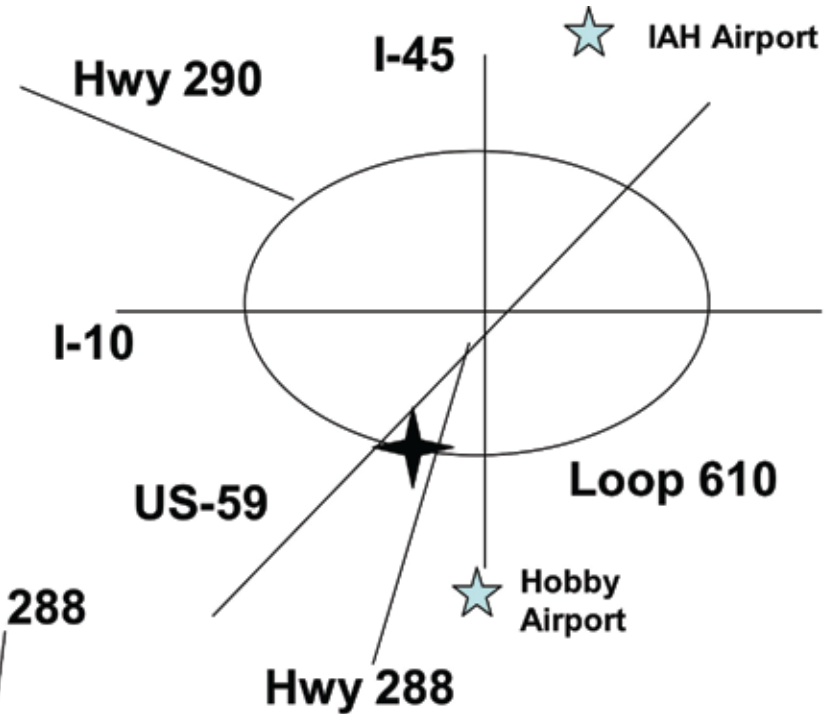

**Nanospectra Biosciences, Inc.**  
8285 El Rio Street, Suite 150  
Houston, Texas 77054  
(713) 842-2720, Fax (713) 440-9349

**North**

From Intercontinental Airport (~25 miles):

Exit airport and take US-59 South  
Merge onto Highway 288  
Exit at Holly Hall, making a right on Holly Hall  
Turn left on El Rio  
The office park is on the left before you reach the Loop 610 feeder road

From Hobby Airport (~10 miles):

Exit airport onto Broadway  
Turn left (north) onto I-45  
Merge left onto Loop 610 West  
Exit at Fannin, making a right on Fannin  
Make a right on Holly Hall  
Make a right on El Rio  
The office park is on the left before you reach the Loop 610 feeder road