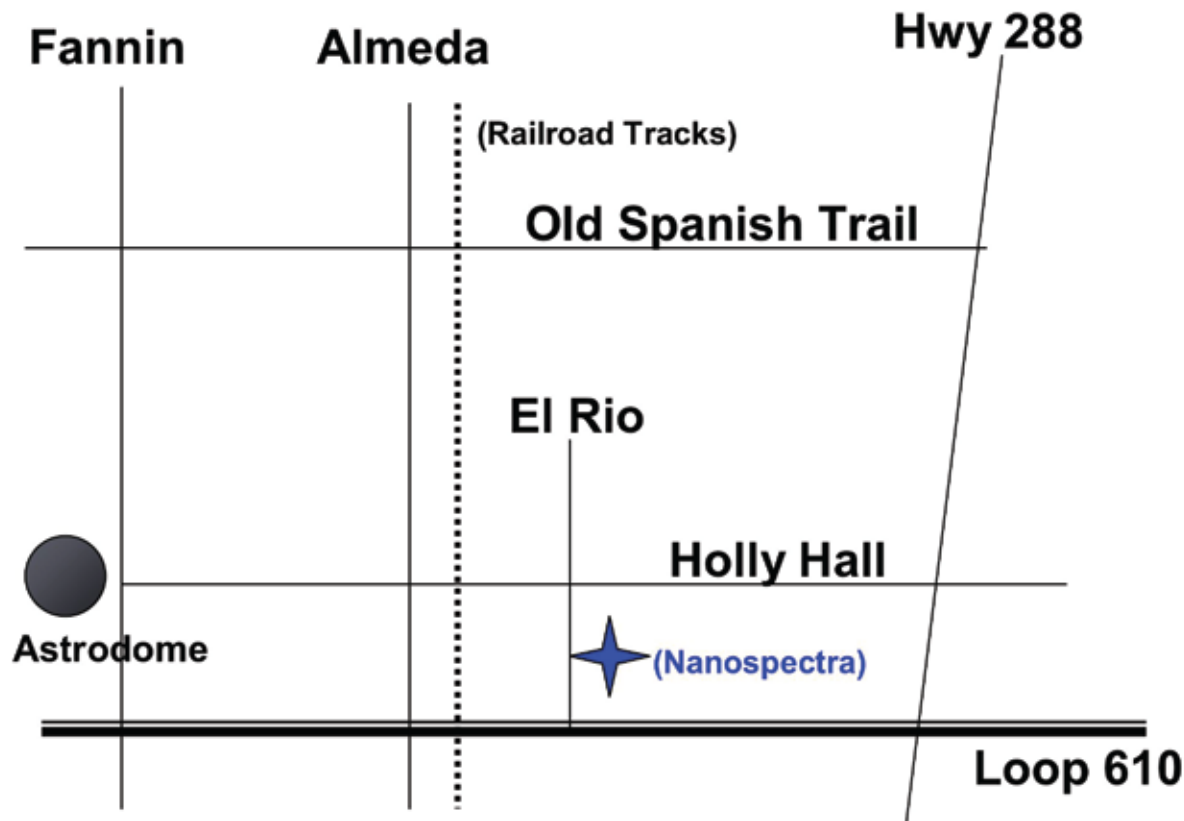

**Nanospectra Biosciences, Inc.**  
8285 El Rio Street, Suite 150  
Houston, Texas 77054  
(713) 842-2720, Fax (713) 440-9349

**North**

From Intercontinental Airport (~25 miles):

Exit airport and take US-59 South  
Merge onto Highway 288  
Exit at Holly Hall, making a right on Holly Hall  
Turn left on El Rio  
The office park is on the left before you reach the Loop 610 feeder road

From Hobby Airport (~10 miles):

Exit airport onto Broadway  
Turn left (north) onto I-45  
Merge left onto Loop 610 West  
Exit at Fannin, making a right on Fannin  
Make a right on Holly Hall  
Make a right on El Rio  
The office park is on the left before you reach the Loop 610 feeder road